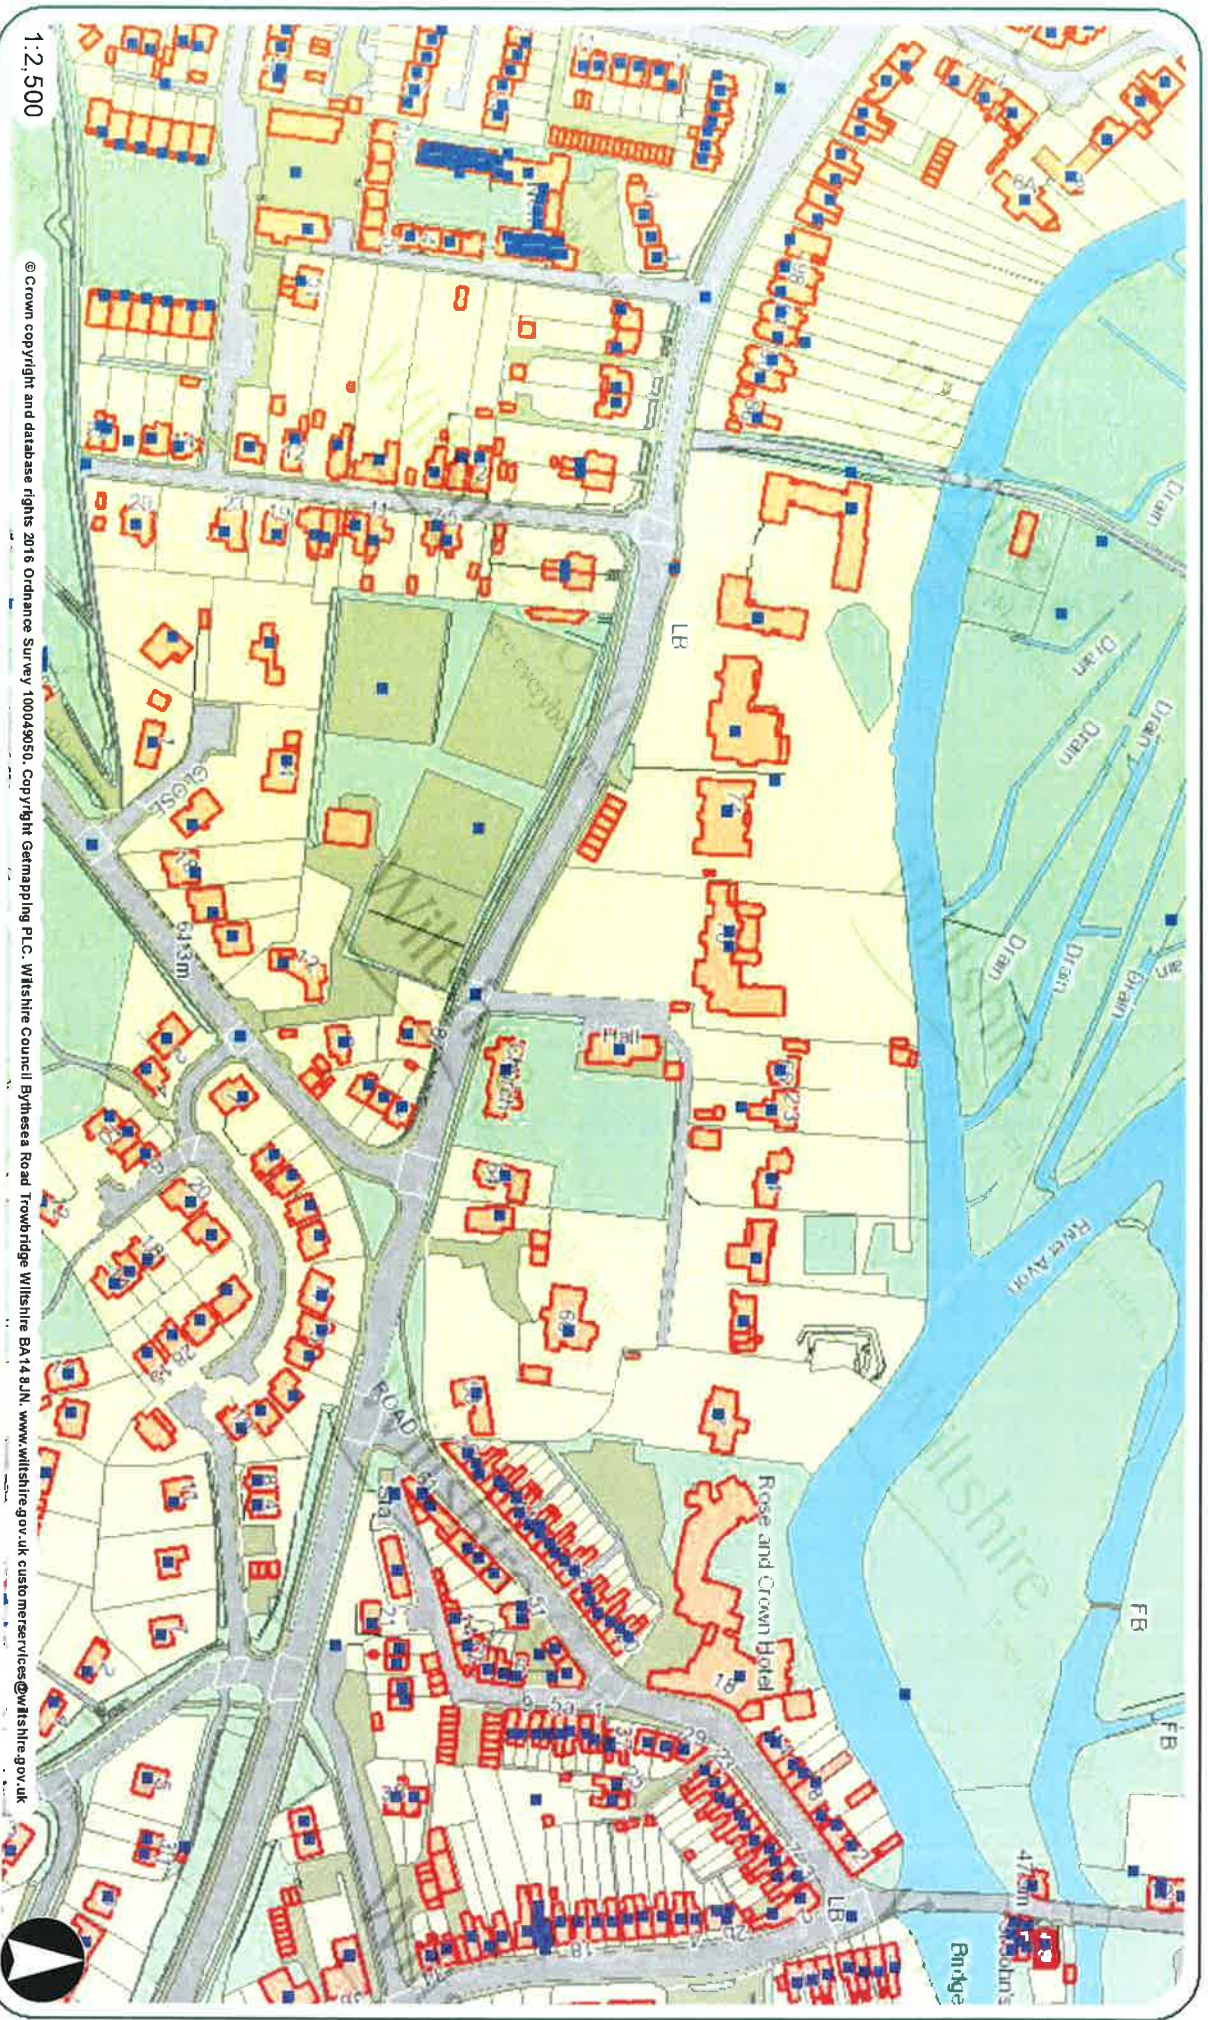

Salisbury Lawn Tennis Club

Date: 04 Feb 2016
Centre Coordinate: 414,065 128,936

1:2,500

© Crown copyright and database rights 2016 Ordnance Survey 100049050. Copyright Getmapping PLC. Wiltshire Council Bythesea Road Trowbridge Wiltshire BA14 8JN. www.wiltshire.gov.uk customerservices@wiltshire.gov.uk